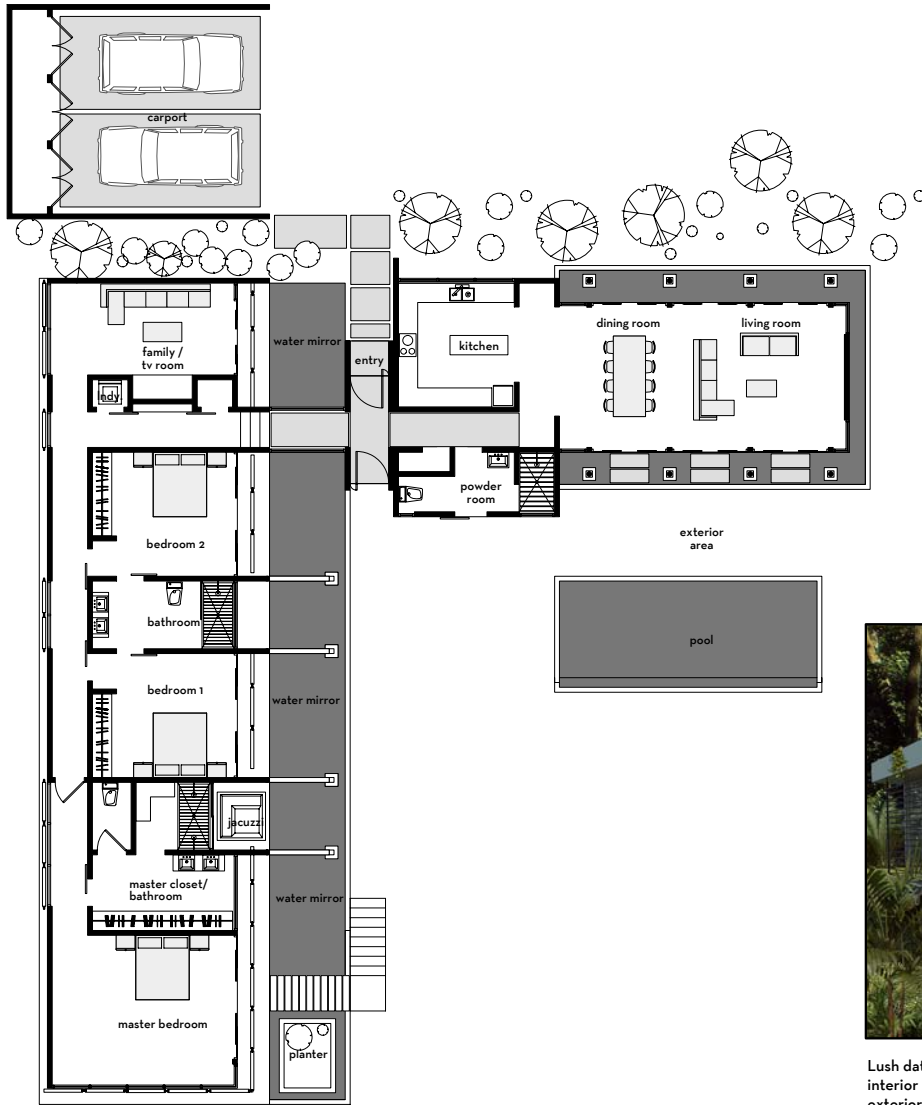

Lush data
 interior living = 237 sq.mt. (2551 sq.ft.)
 exterior living = 267 sq.mt. (2874 sq.ft.)
 Total = 504 sq.mt. (5425 sq.ft.)

casa_lush
renderings

Lush data
 interior living = 237 sq.mt. (2551 sq.ft.)
 exterior living= 267 sq.mt. (2874 sq.ft.)
 Total = 504 sq.mt. (5425 sq.ft.)

casa_lush
floor plan