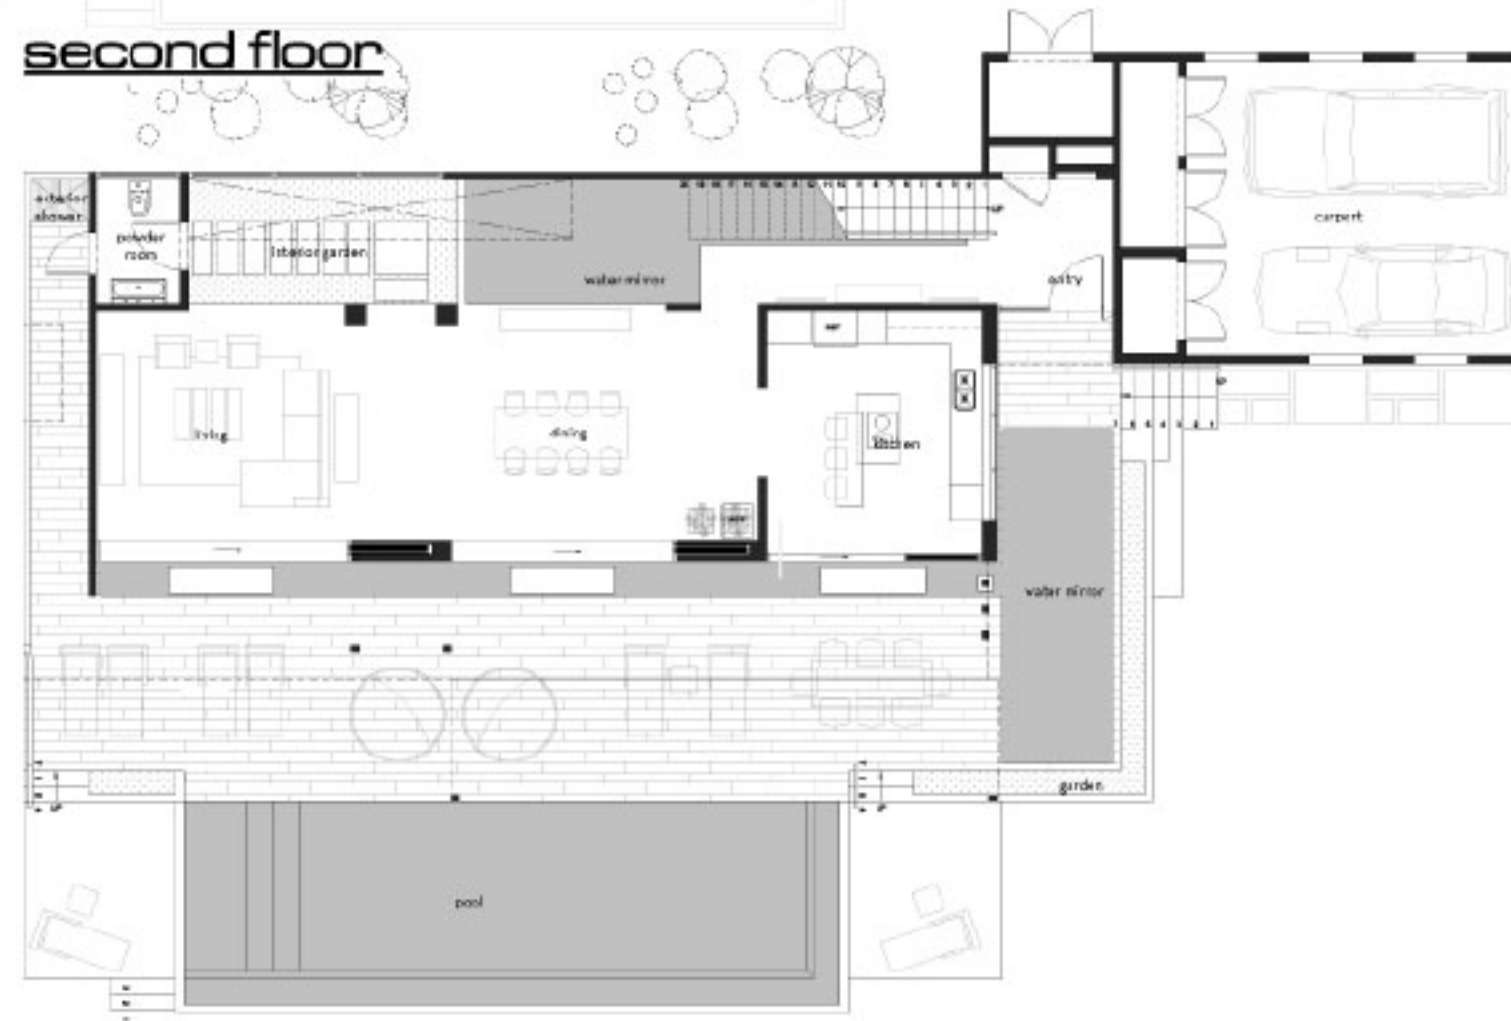

Mist data\_  
 interior living = 283 sq.mt. (3046 sq.ft.)  
 exterior living = 199 sq.mt. (2142 sq.ft.)  
 Total = 482 sq.mt. (5188 sq.ft.)

**casa\_mist**  
 renderings

**second floor**

**first floor**

Mist data_	
interior living	= 283 sq.mt. (3046 sq.ft.)
exterior living	= 199 sq.mt. (2142 sq.ft.)
Total	= 482 sq.mt. (5188 sq.ft.)

**casa\_mist**  
floor plans