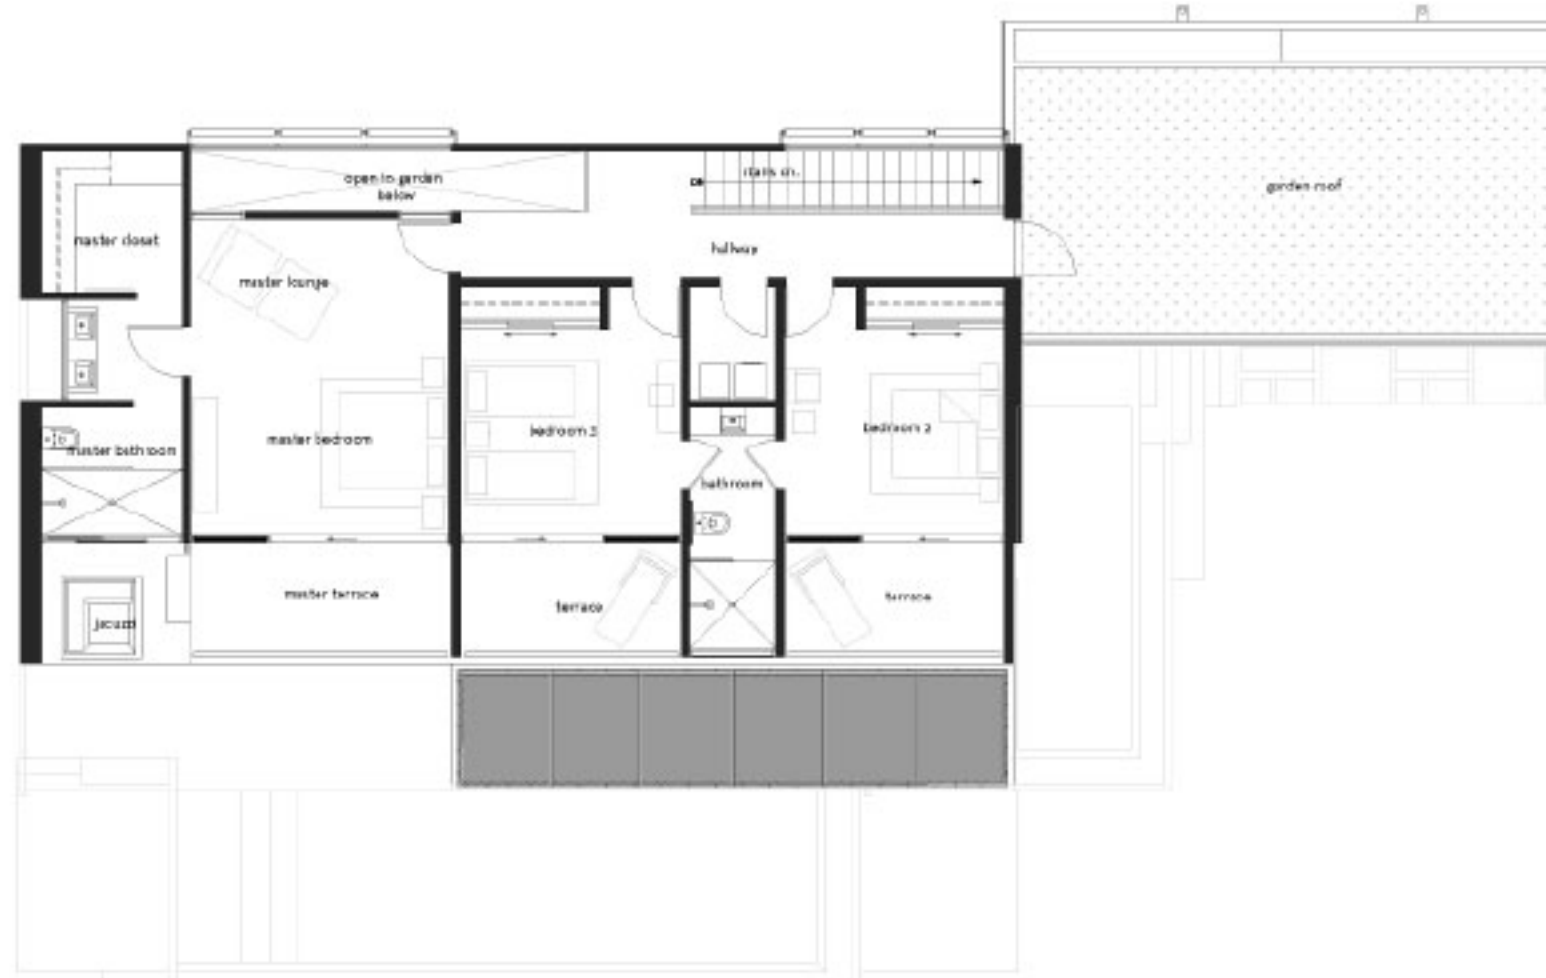

Mist data\_  
 interior living = 283 sq.mt. (3046 sq.ft.)  
 exterior living = 199 sq.mt. (2142 sq.ft.)  
 Total = 482 sq.mt. (5188 sq.ft.)

**casa\_mist**  
 renderings

**second floor**

**first floor**

Mist data_	
interior living	= 283 sq.mt. (3046 sq.ft.)
exterior living	= 199 sq.mt. (2142 sq.ft.)
Total	= 482 sq.mt. (5188 sq.ft.)

**casa\_mist**  
floor plans