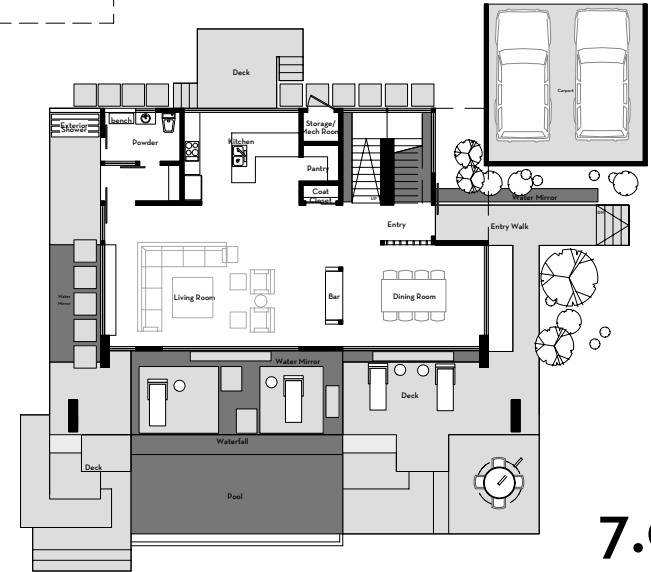

Brisa data - total plan = 229 sq.mt. (2465 sq.ft.)

Brisa

Floor Plans and Renderings

second floor

first floor

7.0

7.1