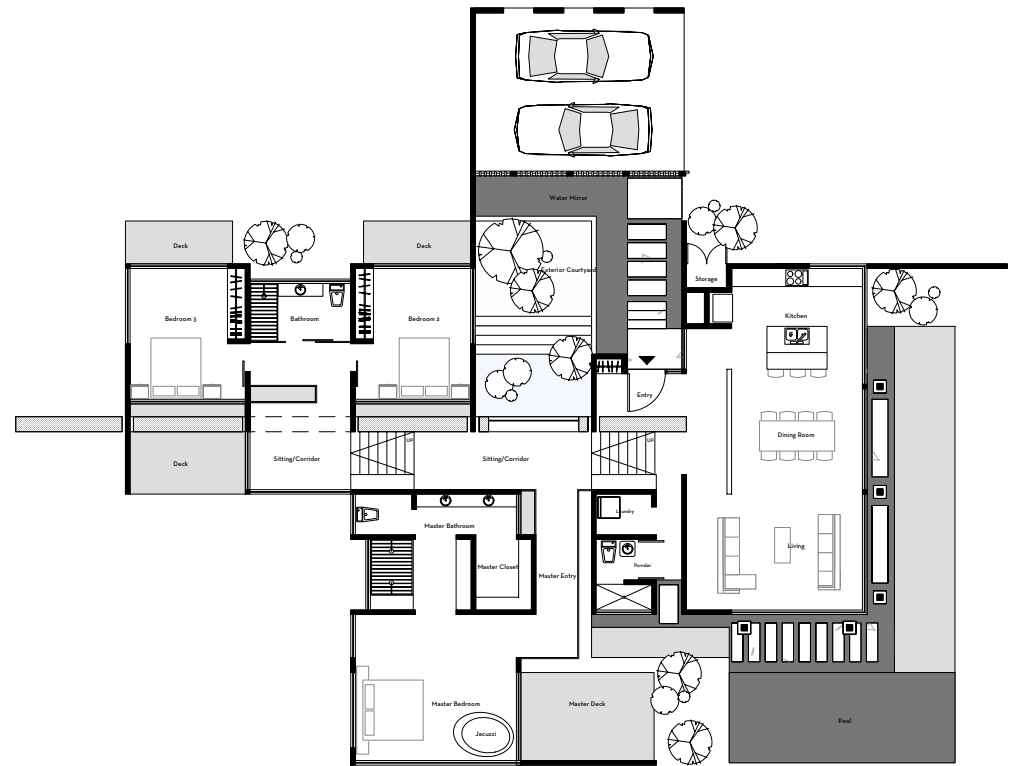

Luna

Floor Plans and Renderings

Luna data - total plan = 222 sq.mt. (2390 sq.ft.)

6.0
 **Kalia**
 MODERN ECO-LIVING

Luna
Renderings

6.1