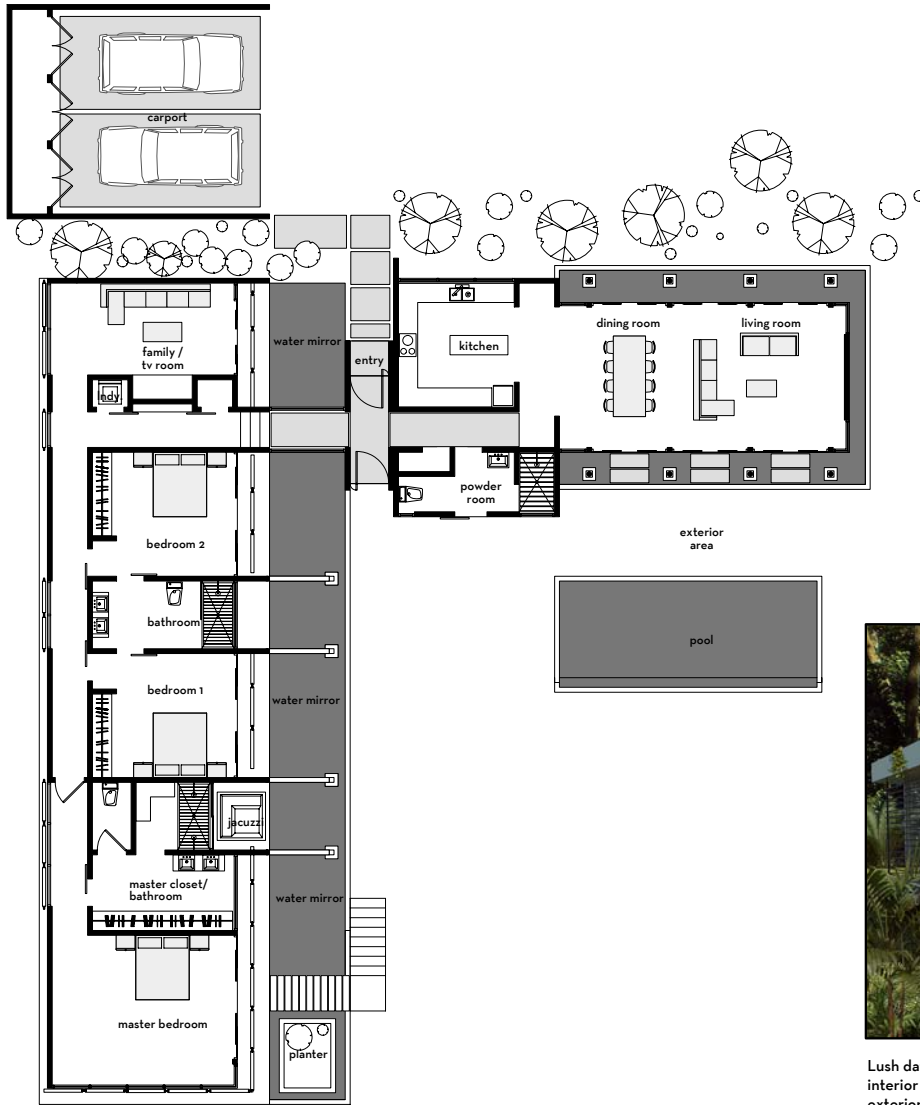

Lush data
 interior living = 237 sq.mt. (2551 sq.ft.)
 exterior living = 267 sq.mt. (2874 sq.ft.)
 Total = 504 sq.mt. (5425 sq.ft.)

casa_lush
renderings

Lush data
 interior living = 237 sq.mt. (2551 sq.ft.)
 exterior living= 267 sq.mt. (2874 sq.ft.)
 Total = 504 sq.mt. (5425 sq.ft.)

casa_lush
 floor plan