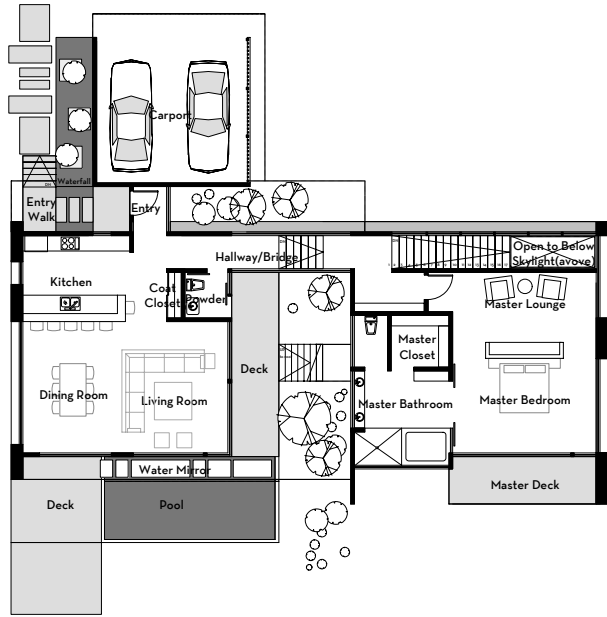

Tierra data_
interior living = 269 sq.mt. (2895 sq.ft.)
exterior living = 210 sq.mt. (2260 sq.ft.)
Total = 479 sq.mt. (5155 sq.ft.)

casa_tierra
renderings

upper floor

lower floor

Tierra data_
interior living = 269 sq.mt. (2895 sq.ft.)
exterior living = 210 sq.mt. (2260 sq.ft.)
Total = 479 sq.mt. (5155 sq.ft.)

casa_tierra
floor plans