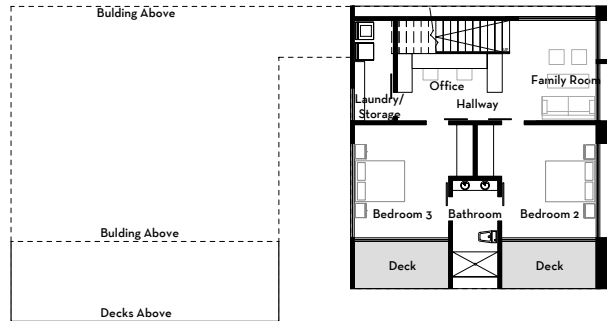

Tierra data_
interior living = 269 sq.mt. (2895 sq.ft.)
exterior living = 210 sq.mt. (2260 sq.ft.)
Total = 479 sq.mt. (5155 sq.ft.)

casa_tierra
renderings

upper floor

lower floor

Tierra data_
interior living = 269 sq.mt. (2895 sq.ft.)
exterior living = 210 sq.mt. (2260 sq.ft.)
Total = 479 sq.mt. (5155 sq.ft.)

casa_tierra
floor plans